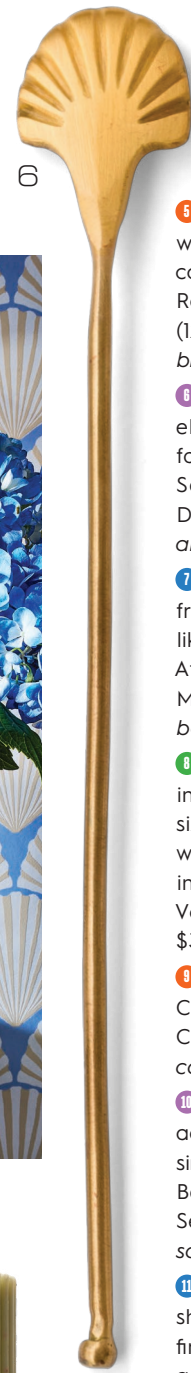

BHG  
FAVES  
2024

Mosaic-inspired wallpaper with a subtle raised texture. Sandbar, \$198 (27"×27"); [serenaandlily.com](http://serenaandlily.com)

5

6

7

8

5 Natural rattan with a sturdy wire construction. Woven Rattan Shell Basket (12"×7½"×4¾"), \$158; [brookeandlou.com](http://brookeandlou.com)

6 An easy way to elevate your favorite summer sips. Seashell Brass Drink Stirrers, \$40/4; [anacuahouse.com](http://anacuahouse.com)

7 The whimsical ruffled frame is made to look like weathered coral. Atoll Rectangular Mirror (36"×26"), \$349; [ballarddesigns.com](http://ballarddesigns.com)

8 The fluted vase in a commanding size is just as dramatic without flowers inside. Shell-Shaped Vase (9¾"×11¾"), \$35; [hm.com](http://hm.com)

9 Shell Toile Paper Cocktail Napkins in Coral and Blue, \$6/20; [casparionline.com](http://casparionline.com)